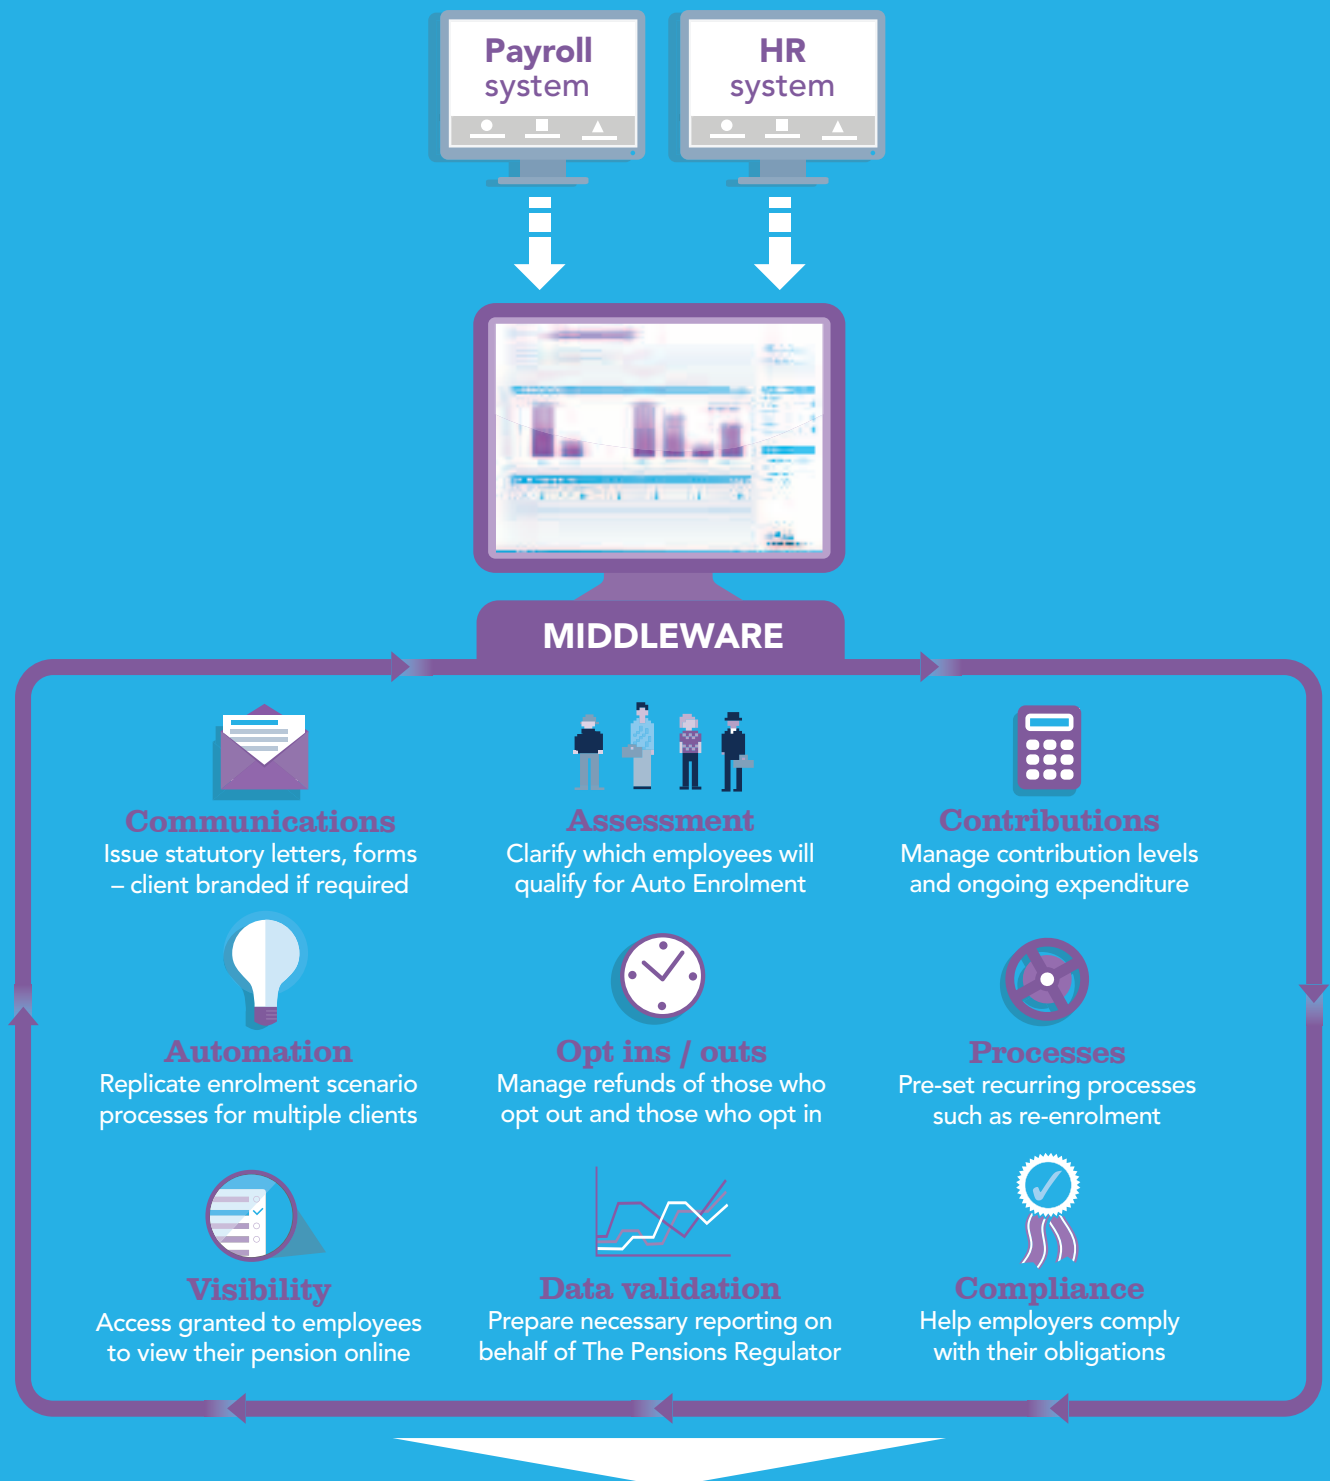

The role of middleware

Auto Enrolment goes live!

By facilitating the steps above you will ensure that your client is now 'Enrolment ready'. All that you need to do then is submit your client's data file to their chosen provider. Many providers enable you to enrol a scheme online, via a simple application and upload tool, meaning that you will be able to setup a scheme within a matter of minutes.